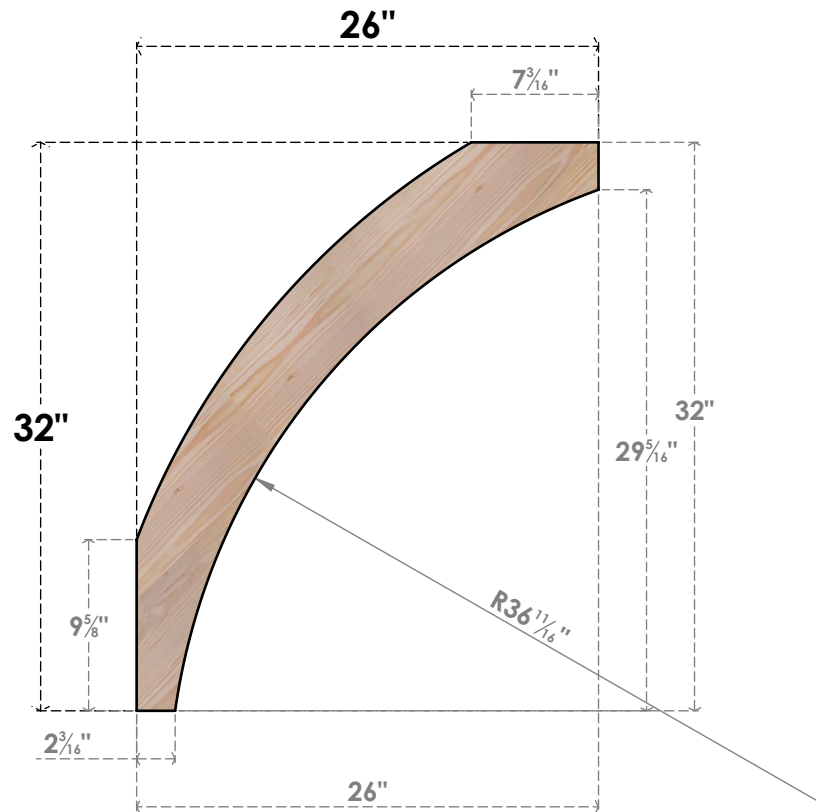

BRC06X26X32THR00SDF

5 1/2"W X 26"D X 32"H THORTON SMOOTH BRACE, DOUGLAS FIR

SIDE

FRONT

EKENA MILLWORK
 2300 WEST MAIN ST.
 CLARKSVILLE, TX 75426
 TOLL FREE: 866-607-0453
 WWW.EKENAMILLWORK.COM

NOTES

1. INSTALLATION TO BE COMPLETED IN ACCORDANCE WITH MANUFACTURER'S SPECIFICATIONS.
2. DRAWING MAY NOT BE TO SCALE
3. THIS DRAWING IS INTENDED FOR DESIGN AND PLANNING PURPOSES ONLY.
4. ALL INFORMATION CONTAINED HEREIN WAS CURRENT AT THE TIME OF DEVELOPMENT BUT MUST BE REVIEWED AND APPROVED BY THE PRODUCT MANUFACTURER TO BE CONSIDERED ACCURATE.
5. PRODUCTS ARE NOT KILN DRIED. THIS ITEM IS UNIQUE AND WILL CONTAIN THE NATURAL VARIATIONS THAT THE WOOD SPECIES OFFERS. THIS MAY RESULT IN VARIATIONS UP TO 1/4"